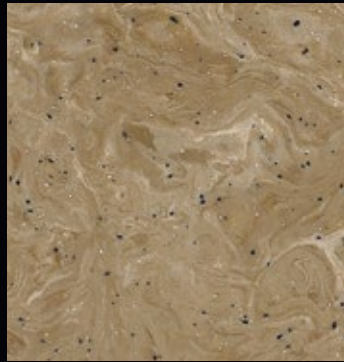

Everglade MSS-340

Pearl MSS-435

Sundial MSS-342

Wildwood MSS-343

Flaxen MSS-345

Bedrock MSS-347

Frost MSS-348

Chiffon MSS-359

Arctica MSS-320

Thicket MSS-341

Horizon MSS-453

Chaparral MSS-434

FUSION SERIES

The Fusion colors have multi-directional veining and typically show two color tones. Most Fusion colors offer a quiet backdrop for featured design elements.

Rainforest MSS-500

Buckskin MSS-501

Thunder MSS-502

Seashell MSS-503

Santa Fe MSS-526

Glacier MSS-527

Desert MSS-530

Tuscany MSS-552

PLATINUM SERIES

The Platinum colors, like the Fusion colors, have multi-directional veining. However, Platinum colors have more pigmentation to create a richer presentation. The bold look of the Platinum colors can be used as a focal point, or mixed with other contrasting designs.